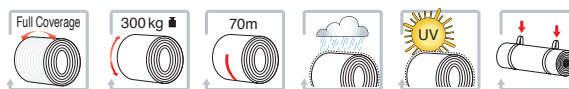

Net Wrap

MAGLIA LARGA

Maglia **REKORD**
larga

**Essential and
super tough**

Maglia Larga Rekord

ML Exclusive Technology

► **Large sized mesh**
Thanks to the flexibility of Novatex looms, ML Tech is designed with a reduced number of chains, made of reinforced threads.

► **Stronger chains**
ML chains are made with thicker threads: this is the secret of the strongest net wrap on the market!

► **Better cling on the crops**
The weft has a larger angle than conventional net wraps. For this reason, ML hooks up incredibly faster.

► **Mesh with fewer knots**
Knots are the critical points of any thread. Novatex ML net wraps have half the number of knots with respect to standard net wraps.

► **Flexible geometry**
The reduced number of tension points (knots) aids the natural movement of the weft, leaving it free to stretch in width.

Look at the advantages: better cling on forage or straw, better compression of the bale and safer handling, thanks to the highest strength on the market!

The original
heavy-duty
solution
by Novatex

Roll length	2600 m
Roll width	123 cm
Max. roll diameter	26 cm
Average Strength	300 kg
Mesh type	*ML